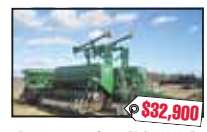

USED PLANTERS & DRILLS

LOC TAG#	YEAR	DESCRIPTION	PRICE
A 74836	2007	CIH 1200-12/23	$67,500
B 67706	2007	CIH 1200-12/23	$79,500
B 67681		CIH 900-8R	$6,500
C 34503	1990	CIH 950-6RN	$8,500
B 67702	1991	JD 7200 12RN	$8,900
D 54015		JD 7200-16R	$12,500
D 54268		KZ 2600-16RN	$32,000
D 54117		KZ 3000-6R	$42,500
D 53943	2006	KZ 3650-16R31	$79,900
A 74673	1990	NH 900 6/11	$6,900
C 34624		WH 6016	$10,500